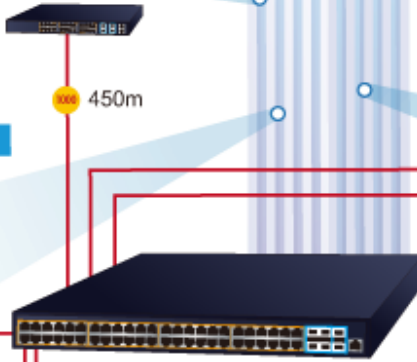

Control Center

VLAN1 Domain 192.168.0.x

10Fl.: MKT Department

VLAN300 Domain C 192.168.20.x/24

GS-6311 Series

450m

200m

550m

- 1000BASE-SX/LX Fiber Optic
- 10GBASE-SR/LR Fiber Optic

Enterprise Center

GS-6311 Series