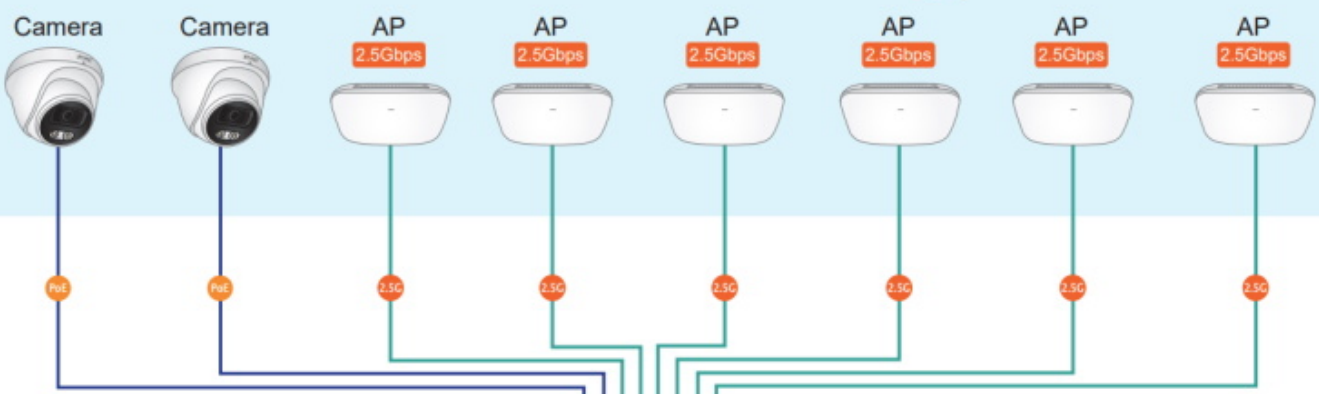

New Generation of Multigigabit Switch

Standard Mode (default)

2.5G UTP with PoE

VLAN Isolation Mode

10G 10GBASE-SR/LR Fiber Optic

2.5G 2.5G UTP with PoE

1000BASE-T UTP

Up to 8 PoE IP Cameras & APs