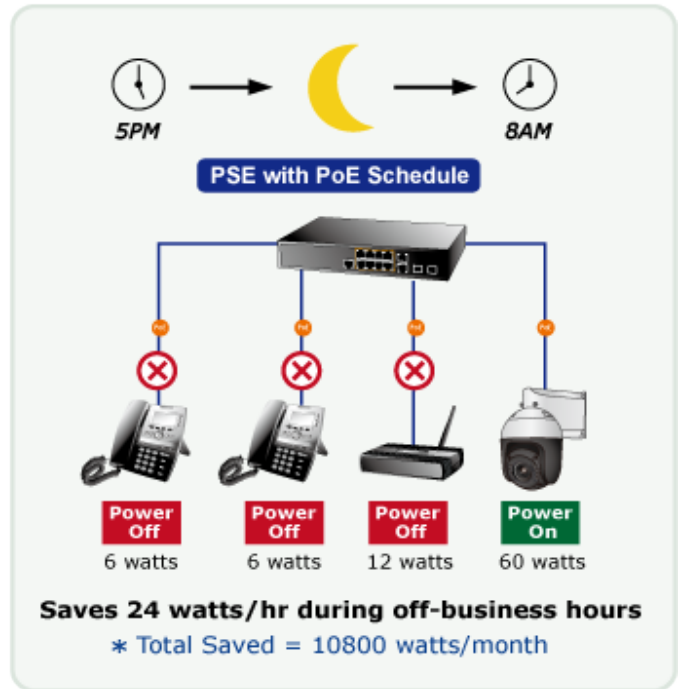

SMTP/SNMP Trap Event Alert

1000BASE-T UTP with PoE